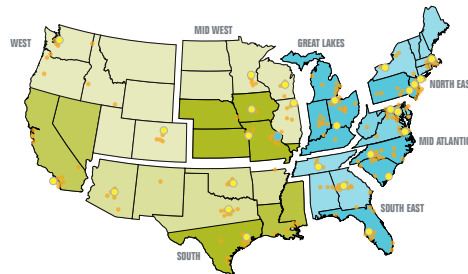

That is our promise to you.
For all your sales and service needs, call our nationwide hotline at 419.482.6000 to find your nearest Hiab USA branch.

Hiab is the world's leading provider of on-road, load handling equipment. Customer satisfaction is the first priority for us. Hiab's product range includes HIAB loader cranes, MOFFETT truck mounted forklifts, LOGLIFT forestry cranes, JONSERED recycling and forestry cranes, and MULTILIFT demountables, as well as DEL, WALTCO, and ZEPRO tail lifts.

For all your sales and service needs, call our nationwide hotline at 419.482.6000 to find your nearest Hiab USA branch.