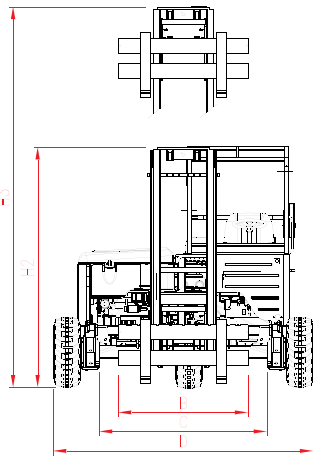

MOFFETT M5 50.4P **NX** SERIES

Hiab is the world's leading provider of on-road load handling equipment. Customer satisfaction is the first priority for us. Hiab's product range includes HIAB loader cranes, JONSERED recycling and forestry cranes, LOGLIFT forestry cranes, MOFFETT truck mounted forklifts, and MULTILIFT demountables, as well as DEL, WALTCO, and ZEPRO tail lifts.

www.hiab.us.com
Hiab is part of Cargotec.
www.cargotec.com

TECHNICAL SPECIFICATIONS		STANDARD
1	Capacity @ 24" load center (lbs)	5 000*
2	Kohler diesel engine (hp)	48
2a	Engine emission compliance	EPA T4F
3	Maximum engine RPM	2 750
4	Electrical System (V)	12
5	Drive wheels	3
6	Steering	Hydrostatic
7	Front tire type (tread)	31.5 x 13 - 16.5, 10-ply (SS)
	Rear tire type (tread)	31 x 15.5 - 15, 8-ply (TG)
8	Tire, outside diameter (in)	31
9	Tire, width (in)	F 13 / R 15.5
10	Maximum speed (mph)	7
11	Maximum gradability [4-way mode] (%)	30 [15]
12	Turning radius (in)	77
13	Unladen weight (lbs)	6 810
13a	Unladen weight (lbs)	6 990
14	Working pressure for attachments (psi)	2 500
15	Tilt of mast [forward/backward] (°)	7 / 6
16	Sideshift (in)	5
17	Fork section (in)	48 x 6 x 2
18	Mast carriage travel [reach] (in)	35.5 [44]
19	Counterweights	n/a
A	Height to top of overhead guard (in)	98
B	Fork carriage width [class] (in)	47.25 [CL II]
C	Frame opening (in)	56.5
D	Overall width [D4 - 4 way mode] (in)	99.5 [108.5]
E	Overhang [rear wheel turned 180°] (in)	59
F	Wheelbase (in)	68
G	Center of gravity from fork face (in)	16
H1	Lift height (in)	120
H2	Mast height - collapsed (in)	98
H3	Mast height - raised (in)	180
H1a	Lift height (in)	144
H2a	Mast height - collapsed (in)	110
H3a	Mast height - raised (in)	206
J	Ground clearance (in)	10.5
K	Face of fork to center of front tire (in)	17
L	ANSI standard	B56.14

* with Lift Assist

NOTES: SF= Super Float, SS=Skid Steer, TG=Tractor Grip, RT=Rough Terrain.
Diagrams shown are for measurement reference and may not reflect actual model.
Weights may vary depending on tire and/or fork option and are exclusive of (do not include) forks.
The above specifications are not binding upon the manufacturer and may be changed without prior notice.