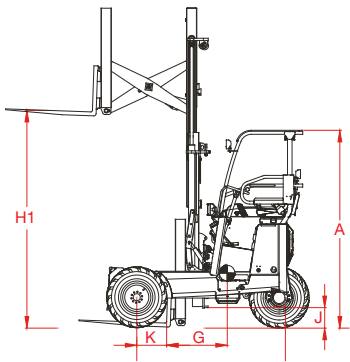

MOFFETT M5 50.4P **NX** SERIES

Hiab is the world's leading provider of on-road load handling equipment. Customer satisfaction is the first priority for us. Hiab's product range includes HIAB loader cranes, JONSERED recycling and forestry cranes, LOGLIFT forestry cranes, MOFFETT truck mounted forklifts, and MULTILIFT demountables, as well as DEL, WALTCO, and ZEPRO tail lifts.

www.hiab.us.com
Hiab is part of Cargotec.
www.cargotec.com

TECHNICAL SPECIFICATIONS		STANDARD
1	Capacity @ 24" load center (lbs)	5 000*
2	Kohler diesel engine (hp)	48
2a	Engine emission compliance	EPA T4F
3	Maximum engine RPM	2 750
4	Electrical System (V)	12
5	Drive wheels	3
6	Steering	Hydrostatic
7	Front tire type (tread)	31.5 x 13 - 16.5, 10-ply (SS)
	Rear tire type (tread)	31 x 15.5 - 15, 8-ply (TG)
8	Tire, outside diameter (in)	31
9	Tire, width (in)	F 13 / R 15.5
10	Maximum speed (mph)	7
11	Maximum gradability [4-way mode] (%)	30 [15]
12	Turning radius (in)	77
13	Unladen weight (lbs)	6 810
13a	Unladen weight (lbs)	6 990
14	Working pressure for attachments (psi)	2 500
15	Tilt of mast [forward/backward] (°)	7 / 6
16	Sideshift (in)	5
17	Fork section (in)	48 x 6 x 2
18	Mast carriage travel [reach] (in)	35.5 [44]
19	Counterweights	n/a
A	Height to top of overhead guard (in)	98
B	Fork carriage width [class] (in)	47.25 [CL II]
C	Frame opening (in)	56.5
D	Overall width [D4 - 4 way mode] (in)	99.5 [108.5]
E	Overhang [rear wheel turned 180°] (in)	59
F	Wheelbase (in)	68
G	Center of gravity from fork face (in)	16
H1	Lift height (in)	120
H2	Mast height - collapsed (in)	98
H3	Mast height - raised (in)	180
H1a	Lift height (in)	144
H2a	Mast height - collapsed (in)	110
H3a	Mast height - raised (in)	206
J	Ground clearance (in)	10.5
K	Face of fork to center of front tire (in)	17
L	ANSI standard	B56.14

* with Lift Assist

NOTES: SF= Super Float, SS=Skid Steer, TG=Tractor Grip, RT=Rough Terrain.
Diagrams shown are for measurement reference and may not reflect actual model.
Weights may vary depending on tire and/or fork option and are exclusive of (do not include) forks.
The above specifications are not binding upon the manufacturer and may be changed without prior notice.