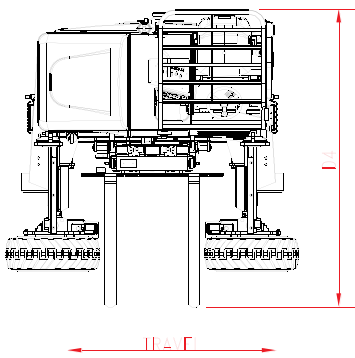

MOFFETT M5 50.4P **NX** SERIES

Hiab is the world's leading provider of on-road load handling equipment. Customer satisfaction is the first priority for us. Hiab's product range includes HIAB loader cranes, JONSERED recycling and forestry cranes, LOGLIFT forestry cranes, MOFFETT truck mounted forklifts, and MULTILIFT demountables, as well as DEL, WALTCO, and ZEPRO tail lifts.

www.hiab.us.com
Hiab is part of Cargotec.
www.cargotec.com

TECHNICAL SPECIFICATIONS		STANDARD
1	Capacity @ 24" load center (lbs)	5 000*
2	Kohler diesel engine (hp)	48
2a	Engine emission compliance	EPA T4F
3	Maximum engine RPM	2 750
4	Electrical System (V)	12
5	Drive wheels	3
6	Steering	Hydrostatic
7	Front tire type (tread)	31.5 x 13 - 16.5, 10-ply (SS)
	Rear tire type (tread)	31 x 15.5 - 15, 8-ply (TG)
8	Tire, outside diameter (in)	31
9	Tire, width (in)	F 13 / R 15.5
10	Maximum speed (mph)	7
11	Maximum gradability [4-way mode] (%)	30 [15]
12	Turning radius (in)	77
13	Unladen weight (lbs)	6 810
13a	Unladen weight (lbs)	6 990
14	Working pressure for attachments (psi)	2 500
15	Tilt of mast [forward/backward] (°)	7 / 6
16	Sideshift (in)	5
17	Fork section (in)	48 x 6 x 2
18	Mast carriage travel [reach] (in)	35.5 [44]
19	Counterweights	n/a
A	Height to top of overhead guard (in)	98
B	Fork carriage width [class] (in)	47.25 [CL II]
C	Frame opening (in)	56.5
D	Overall width [D4 - 4 way mode] (in)	99.5 [108.5]
E	Overhang [rear wheel turned 180°] (in)	59
F	Wheelbase (in)	68
G	Center of gravity from fork face (in)	16
H1	Lift height (in)	120
H2	Mast height - collapsed (in)	98
H3	Mast height - raised (in)	180
H1a	Lift height (in)	144
H2a	Mast height - collapsed (in)	110
H3a	Mast height - raised (in)	206
J	Ground clearance (in)	10.5
K	Face of fork to center of front tire (in)	17
L	ANSI standard	B56.14

* with Lift Assist

NOTES: SF= Super Float, SS=Skid Steer, TG=Tractor Grip, RT=Rough Terrain.
Diagrams shown are for measurement reference and may not reflect actual model.
Weights may vary depending on tire and/or fork option and are exclusive of (do not include) forks.
The above specifications are not binding upon the manufacturer and may be changed without prior notice.