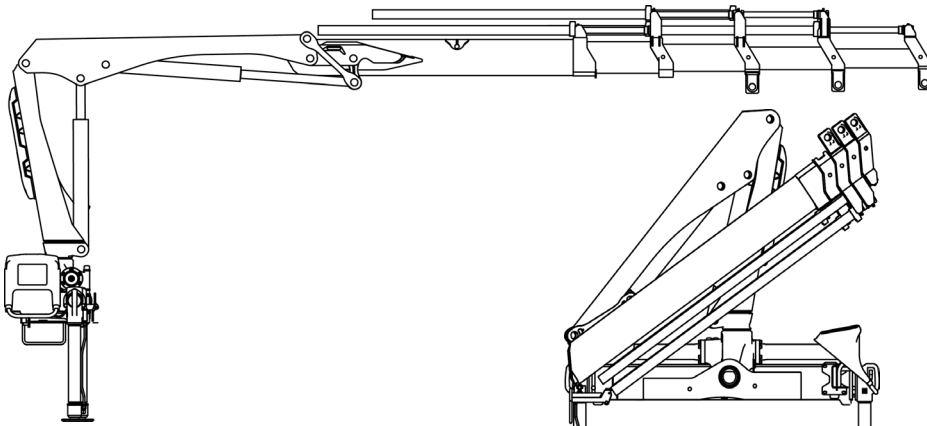

TECHNICAL SPECIFICATIONS  
**HIAB X-HIDUO 072**

**BUILT TO PERFORM**

**HIAB**

# HIAB X-HIDUO 072 BASIC DATA

TECHNICAL DATA	X-HIDUO 072B-1	X-HIDUO 072B-2	X-HIDUO 072D-3	X-HIDUO 072D-4
Max. lifting capacity (ft-lbs)	47 970	45 7300	45 000	39 800
Outreach, hydraulic extensions (ft)	17' 5"	23' 11"	30' 6"	37' 1"
Outreach / lifting capacity (ft-lbs)	7' 7" - 6 310 12' 6" - 3 840 17' 9" - 2 690 - - -	8' 10" - 5 250 12' 6" - 3 660 17' 9" - 2 510 23' 7" - 1 850 - -	9' 6" - 4 720 13' 1" - 3 440 18' 1" - 2 380 23' 11" - 1 760 30' 6" - 1 370 -	10' 2" - 4 280 13' 5" - 3 350 18' 4" - 2 250 23' 11" - 1 590 30' 6" - 1 190 36' 9" - 990
Slewing angle (°)	410	410	410	410
Height in folded position (in)	75	75	75	75
Width in folded position (in)	82	85	85	85
Installation space needed (in)	29	29	29	29
Weight, "standard" crane without stabilizers (lbs)	1 700	1 870	2 090	2 250
Weight, stabilizer equipment (lbs)	230 - 350	230 - 350	230 - 350	230 - 350
Weight, jib (lbs)	-	-	-	-

X-HiDuo 072D-4  
Side View

X-HiDuo 072D-4  
Front View

**Disclaimer.** Hiab cranes have been built to meet the highest standards of safety and service life and have been thoroughly tested. Strength calculations for this model have been carried out in accordance with EN13001 in fatigue class S2. Cargotec's certified Quality Assurance System complies with ISO 9001. Some of the items in our literature may be extra equipment. Certain applications may require an official permit. We reserve the right to change technical specifications without prior notice. Hiab cranes produced for EU-countries are CE marked and comply with the European Standard EN12999.