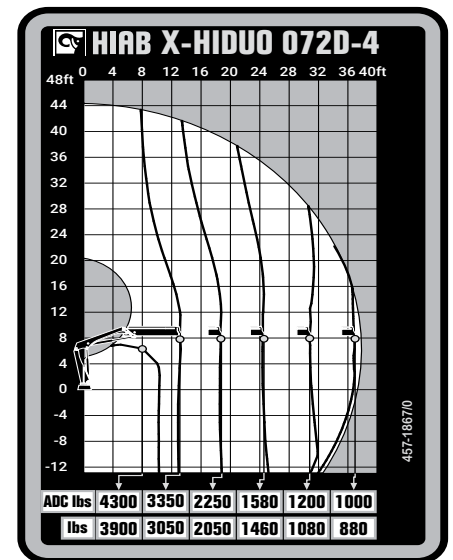

# HIAB X-HIDUO 072 BASIC DATA

TECHNICAL DATA	X-HIDUO 072B-1	X-HIDUO 072B-2	X-HIDUO 072D-3	X-HIDUO 072D-4
Max. lifting capacity (ft-lbs)	47 970	45 7300	45 000	39 800
Outreach, hydraulic extensions (ft)	17' 5"	23' 11"	30' 6"	37' 1"
Outreach / lifting capacity (ft-lbs)	7' 7" - 6 310 12' 6" - 3 840 17' 9" - 2 690 - - -	8' 10" - 5 250 12' 6" - 3 660 17' 9" - 2 510 23' 7" - 1 850 - -	9' 6" - 4 720 13' 1" - 3 440 18' 1" - 2 380 23' 11" - 1 760 30' 6" - 1 370 -	10' 2" - 4 280 13' 5" - 3 350 18' 4" - 2 250 23' 11" - 1 590 30' 6" - 1 190 36' 9" - 990
Slewing angle (°)	410	410	410	410
Height in folded position (in)	75	75	75	75
Width in folded position (in)	82	85	85	85
Installation space needed (in)	29	29	29	29
Weight, "standard" crane without stabilizers (lbs)	1 700	1 870	2 090	2 250
Weight, stabilizer equipment (lbs)	230 - 350	230 - 350	230 - 350	230 - 350
Weight, jib (lbs)	-	-	-	-

X-HiDuo 072D-4  
Side View

X-HiDuo 072D-4  
Front View

**Disclaimer.** Hiab cranes have been built to meet the highest standards of safety and service life and have been thoroughly tested. Strength calculations for this model have been carried out in accordance with EN13001 in fatigue class S2. Cargotec's certified Quality Assurance System complies with ISO 9001. Some of the items in our literature may be extra equipment. Certain applications may require an official permit. We reserve the right to change technical specifications without prior notice. Hiab cranes produced for EU-countries are CE marked and comply with the European Standard EN12999.