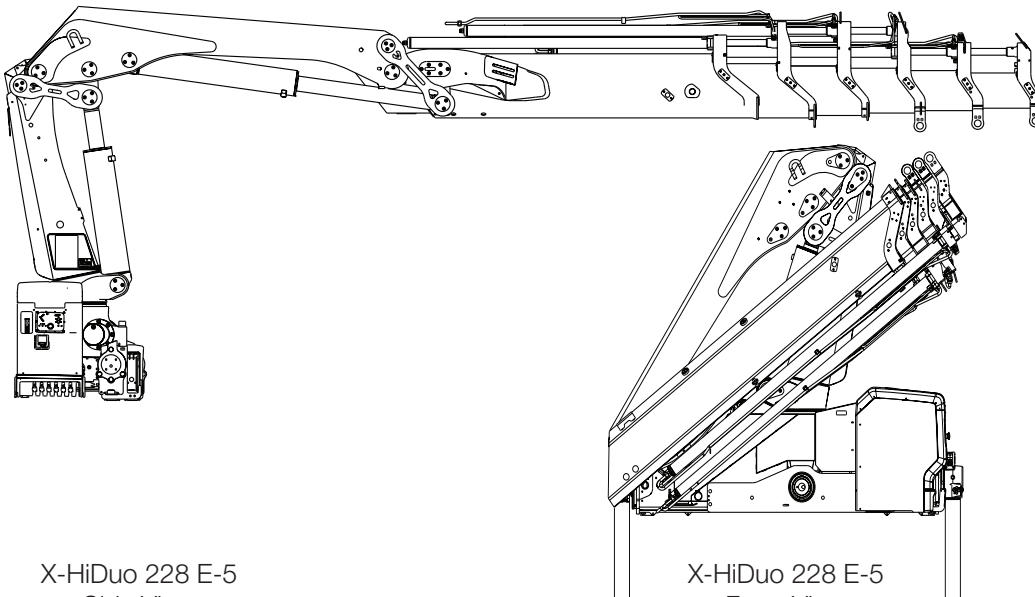

TECHNICAL SPECIFICATIONS  
**HIAB X-HIDUO 228**

**BUILT TO PERFORM**

# HIAB X-HIDUO 228 BASIC DATA

TECHNICAL DATA	B-3	B-4	E-5	E-6
Max. lifting capacity (ft-lbs)	143 620	137 550	137 260	134 580
Outreach, hydraulic extensions (ft)	41' 4"	42' 5"	49' 6"	56' 10"
Outreach / lifting capacity (ft-lbs)	11' 6" - 12 570 15' 5" - 9 150 21' 0" - 6 610 27' 7" - 4 940 34' 5" - 2 920 - - -	11' 6" - 12 130 15' 5" - 8 930 21' 0" - 6 280 27' 7" - 4 630 34' 5" - 3 620 41' 4" - 3 000 - -	11' 10" - 11 680 16' 1" - 8 490 21' 8" - 6 060 28' 3" - 4 410 35' 1" - 3 400 42' 0" - 2 730 49' 3" - 2 340 -	11' 10" - 11 460 16' 1" - 8 380 22' 0" - 5 730 28' 3" - 4 140 34' 9" - 3 170 41' 8" - 2 560 48' 11" - 2 090 56' 5" - 1 790
Slewing angle (°)	415	415	415	415
Height in folded position (in)	90	90	89	89
Width in folded position (in)	97	97	98	98
Installation space needed (in)	59	44	42	46
Weight, "standard" crane without stabilizers (lbs)	4 410	4 720	5 250	4 530
Weight, stabilizer equipment (lbs)	600 - 940	600 - 940	600 - 940	600 - 940

X-HiDuo 228 E-5  
Side View

X-HiDuo 228 E-5  
Front View

**Disclaimer.** Hiab cranes have been built to meet the highest standards of safety and service life and have been thoroughly tested. Strength calculations for this model have been carried out in accordance with EN13001 in fatigue class S2. Cargotec's certified Quality Assurance System complies with ISO 9001. Some of the items in our literature may be extra equipment. Certain applications may require an official permit. We reserve the right to change technical specifications without prior notice. Hiab cranes produced for EU-countries are CE marked and comply with the European Standard EN12999.