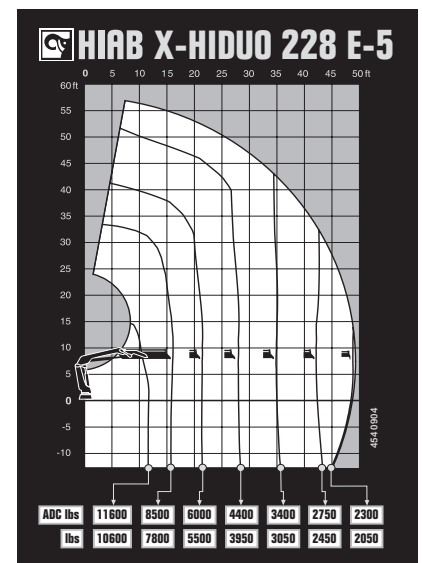

TECHNICAL SPECIFICATIONS  
**HIAB X-HIDUO 228**

**BUILT TO PERFORM**

# HIAB X-HIDUO 228 BASIC DATA

TECHNICAL DATA	B-3	B-4	E-5	E-6
Max. lifting capacity (ft-lbs)	143 620	137 550	137 260	134 580
Outreach, hydraulic extensions (ft)	41' 4"	42' 5"	49' 6"	56' 10"
Outreach / lifting capacity (ft-lbs)	11' 6" - 12 570 15' 5" - 9 150 21' 0" - 6 610 27' 7" - 4 940 34' 5" - 2 920 - - -	11' 6" - 12 130 15' 5" - 8 930 21' 0" - 6 280 27' 7" - 4 630 34' 5" - 3 620 41' 4" - 3 000 - -	11' 10" - 11 680 16' 1" - 8 490 21' 8" - 6 060 28' 3" - 4 410 35' 1" - 3 400 42' 0" - 2 730 49' 3" - 2 340 -	11' 10" - 11 460 16' 1" - 8 380 22' 0" - 5 730 28' 3" - 4 140 34' 9" - 3 170 41' 8" - 2 560 48' 11" - 2 090 56' 5" - 1 790
Slewing angle (°)	415	415	415	415
Height in folded position (in)	90	90	89	89
Width in folded position (in)	97	97	98	98
Installation space needed (in)	59	44	42	46
Weight, "standard" crane without stabilizers (lbs)	4 410	4 720	5 250	4 530
Weight, stabilizer equipment (lbs)	600 - 940	600 - 940	600 - 940	600 - 940

X-HiDuo 228 E-5  
Side View

X-HiDuo 228 E-5  
Front View

**Disclaimer.** Hiab cranes have been built to meet the highest standards of safety and service life and have been thoroughly tested. Strength calculations for this model have been carried out in accordance with EN13001 in fatigue class S2. Cargotec's certified Quality Assurance System complies with ISO 9001. Some of the items in our literature may be extra equipment. Certain applications may require an official permit. We reserve the right to change technical specifications without prior notice. Hiab cranes produced for EU-countries are CE marked and comply with the European Standard EN12999.